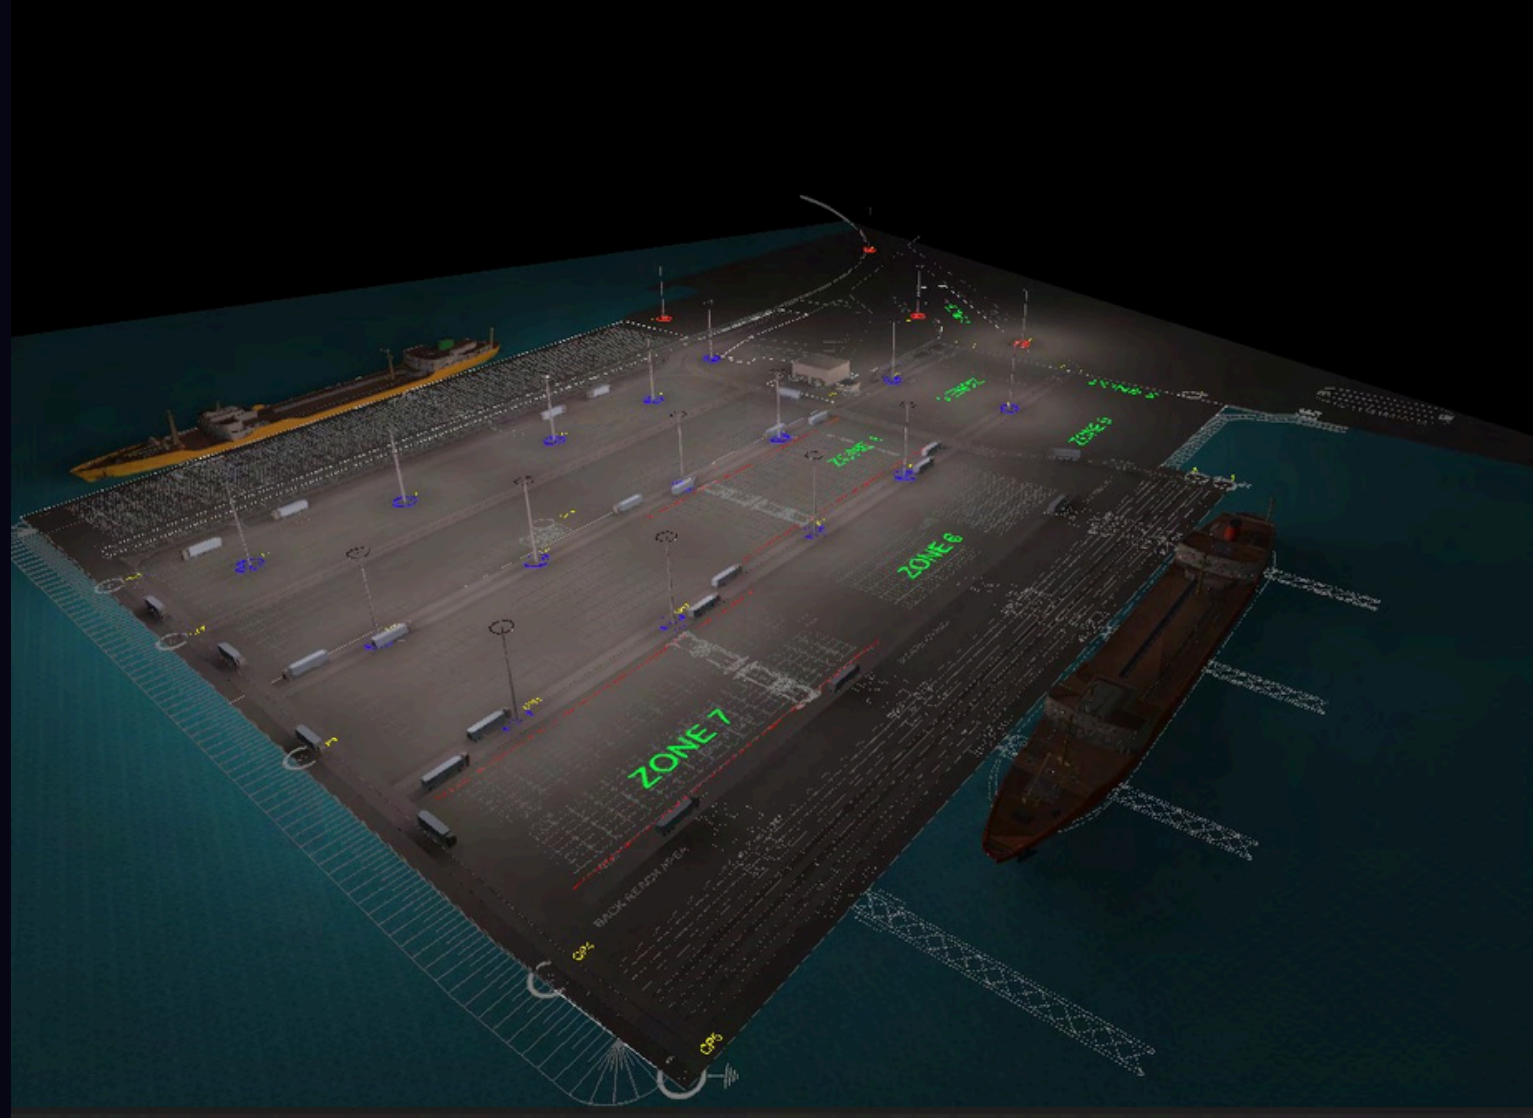

CRIYSTAL CIMSA OFFICE

26

TURKTELEKOM HQ

GETIR OFFICE

CONTRAST L&D

Projects

METROPOLIS SHOPPING CENTER

PORT OF GAVLE SWEDEN